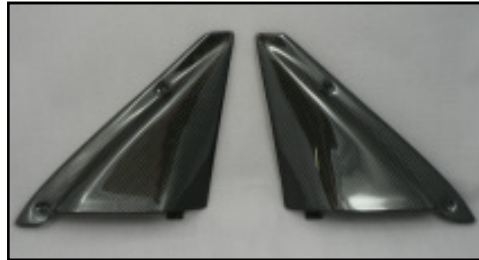

355 Razzo Rosso Carbon Fiber Price List

Effective June, 2009

Part number	Description	Price
RRF.355.14	center console, carbon fiber (6-speed)	2,060.00
RRF.355.15	center console, carbon fiber (F-1)	2,200.00
RRF.355.01	door sills, pair, carbon fiber (ask about logo option)	1,147.00
RRF.355.13	air boxes, pair, carbon fiber	2,030.00
RRF.100.03	shift paddles Stradale length, pair, carbon fiber	1,035.00
RRF.100.02	shift knob, 6-speed (rev. lower left), carbon fiber	411.00
RRF.000.10	carbon fiber detailing and care kit	20.00

949-722-9307 x801 voice, 949-722-9013 fax

www.carobu.com

tate@carobu.com

355 Razzo Rosso Carbon Fiber Price List

Effective June, 2009

Part number	Description	Price
RRF.355.07	door handle, carbon laminate	350.00
RRF.100.10	hand brake handle, carbon laminate	412.00
RRF.355.09	instrument panel, carbon overlay	385.00
RRF.355.12	gauge and radio surround, carbon overlay	360.00
RRF.355.11*	steering wheel, carbon laminate	2,175.00