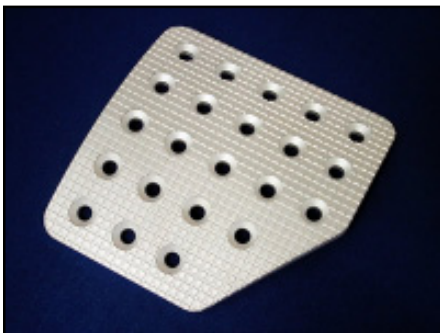

949-722-9307 x801 voice, 949-722-9013 fax

www.carobu.com

tate@carobu.com

355 Razzo Rosso Price List

Effective June, 2009

Part number	Description	Price
RR355.01	brake and clutch pedals aluminum, non-skid	82.00
RR355.02	brake pedal (F1) aluminum, non-skid	82.00
RR355.03	accelerator pedal aluminum, smooth	45.00
RR355.04	driver's foot rest aluminum, non-skid Spider	115.00
RR355.05	driver's foot rest aluminum, non-skid TB/TS	125.00
RR355.11	shift paddles aluminum, pair	475.00
RR355.15	shift paddles titanium, pair	1,055.00
RR355.40	shift gate, 6-speed, quick shifting	165.00